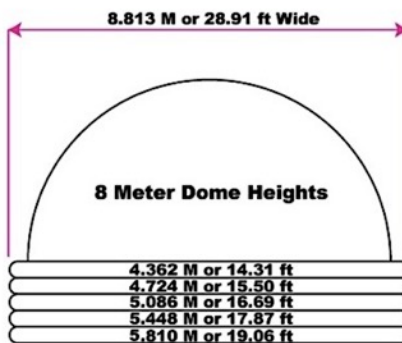

Available standard dome diameters, production of non-standard size domes is also possible on-demand

For more information: www.eplanetarium.com

Email: sales@eplanetarium.com