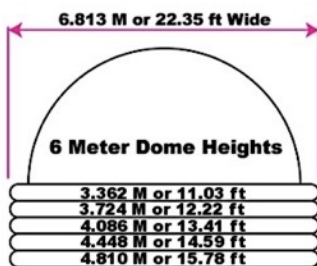

Available standard dome diameters, production of non-standard size domes is also possible on-demand

For more information: www.eplanetarium.com

Email: sales@eplanetarium.com