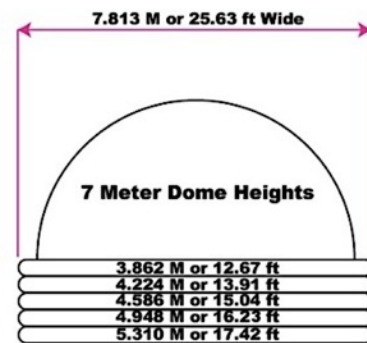

Available standard dome diameters, production of non-standard size domes is also possible on-demand

For more information: www.eplanetarium.com

Email: sales@eplanetarium.com