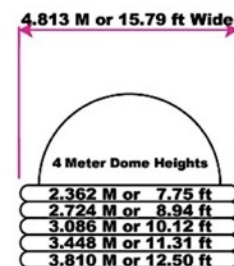

Available standard dome diameters, production of non-standard size domes is also possible on-demand

For more information: www.eplanetarium.com

Email: sales@eplanetarium.com