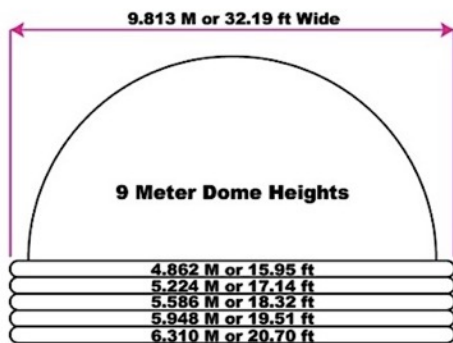

Available standard dome diameters, production of non-standard size domes is also possible on-demand

For more information: www.eplanetarium.com

Email: sales@eplanetarium.com