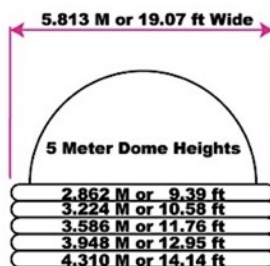

Available standard dome diameters, production of non-standard size domes is also possible on-demand

For more information: www.eplanetarium.com

Email: sales@eplanetarium.com