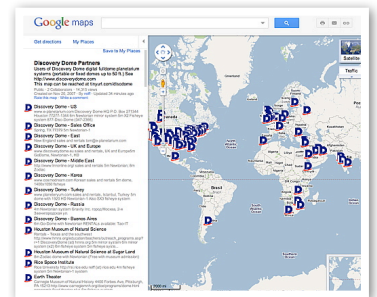

UPCOMING EVENTS

- July 26-30, 2011 **Western Alliance Conference**, Killeen, TX
- Oct 15-18, 2011 **ASTC Meeting**, Baltimore MD (partnering with LASM with our "Future Space" exhibit!)
- Oct 27-30, 2011 **SACNAS**, San Jose, CA
- Nov 5-6, 2011 **Texas Science and Engineering Festival**, Austin TX (FREE to the public!)
- Nov 17-19, 2011 **CAST Meeting**, Dallas TX (exhibit island 204)
- Mar 29-Apr 1, 2012 **NSTA National**, Indianapolis IN

Don't miss all the latest news...
learn about new shows,
new software, and new equipment!

Be sure your staff are subscribed
to the FUN-L or VIDEO mailing lists
<http://spaceupdate.com/?mailing_lists.html>